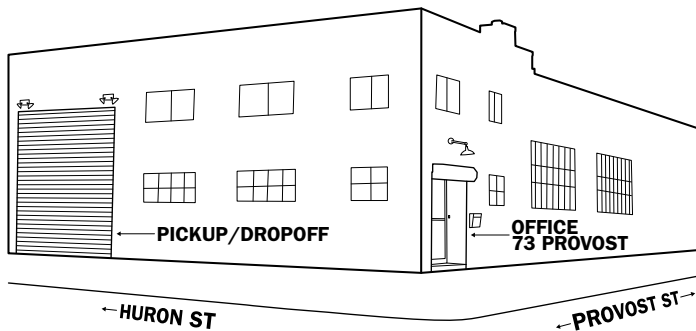

BELOW THE LINE DIRECTIONS

BELOW THE LINE PRODUCTION SUPPLY is located at 73 Provost St in Greenpoint, Brooklyn. Our pickup/dropoff gate is located around the corner, on Huron St.

FROM MANHATTAN: Follow signs for I-495 E/Queens Midtown Tunnel. Keep far right at the toll plaza to take exit 13 for Borden Ave. Take a right onto Borden Ave, then another right onto Vernon Ave, then yet another right onto Jackson Ave. Turn right onto Pulaski Bridge and continue onto McGuinness Blvd. Turn left onto Green St, then right onto Provost St.