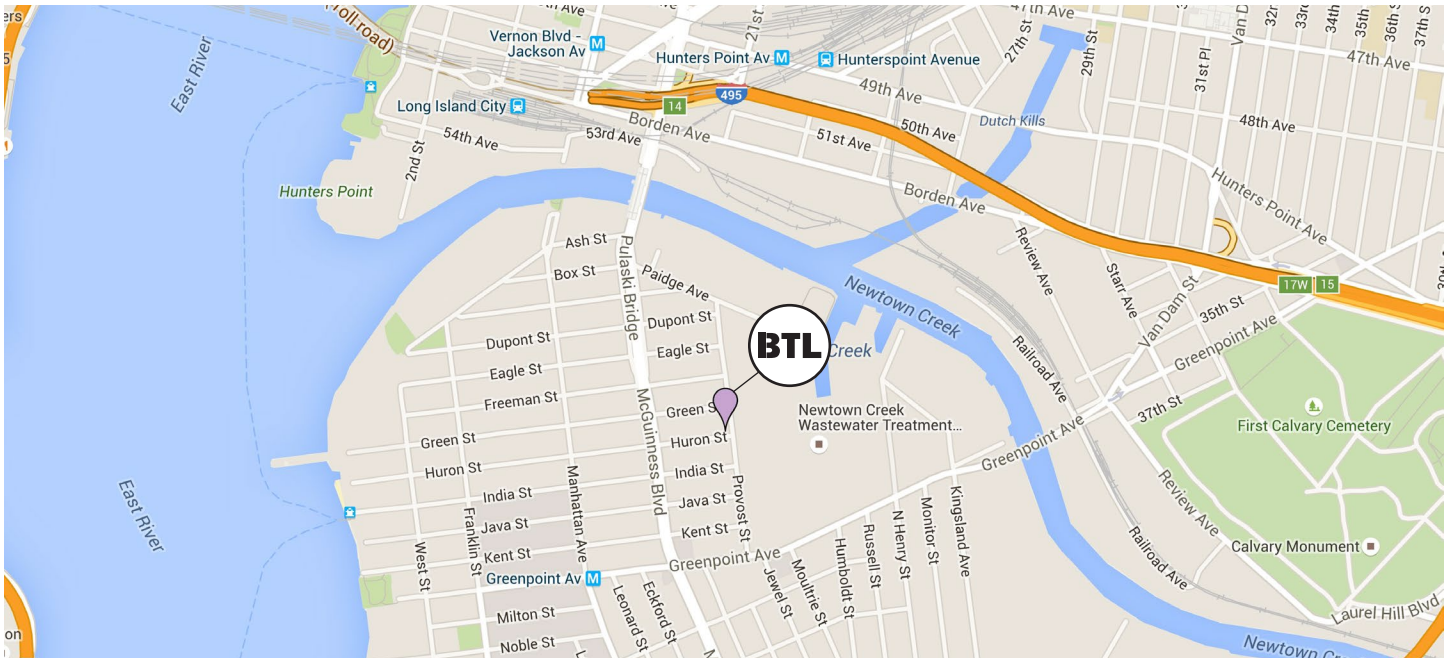

BELOW THE LINE DIRECTIONS

BELOW THE LINE PRODUCTION SUPPLY is located at 73 Provost St in Greenpoint, Brooklyn. Our pickup/dropoff gate is located around the corner, on Huron St.

FROM MANHATTAN: Follow signs for I-495 E/Queens Midtown Tunnel. Keep far right at the toll plaza to take exit 13 for Borden Ave. Take a right onto Borden Ave, then another right onto Vernon Ave, then yet another right onto Jackson Ave. Turn right onto Pulaski Bridge and continue onto McGuinness Blvd. Turn left onto Green St, then right onto Provost St.

**73 PROVOST ST
BROOKLYN NY 11222
PHONE 718 389 7900
FAX 718 389 7902
INFO@BTLPS.COM**

FROM BROOKLYN: Take the BQE east and take exit 33 toward Humboldt St. Turn left onto McGuinness Blvd. Turn right on India St, then left on Provost St.

FROM QUEENS: Take I-495 W/Long Island Expressway and take exit 15 toward Van Dam St. Make a U-turn at 31st St, then take a right onto Van Dam St and continue over the bridge onto Greenpoint Ave. Turn right onto Provost St. **OR:** Take Queens Blvd/NY Hwy 25 or Northern Blvd/NY Hwy 25A to Jackson Ave. Continue southbound, then turn left onto Pulaski Bridge and continue onto McGuinness Blvd. Turn left onto Green St, then right onto Provost St.

VIA SUBWAY: Take the  to Greenpoint Ave. Follow signs to India St & Manhattan Ave, then continue north to Huron St and turn right. We are at the end of the street.